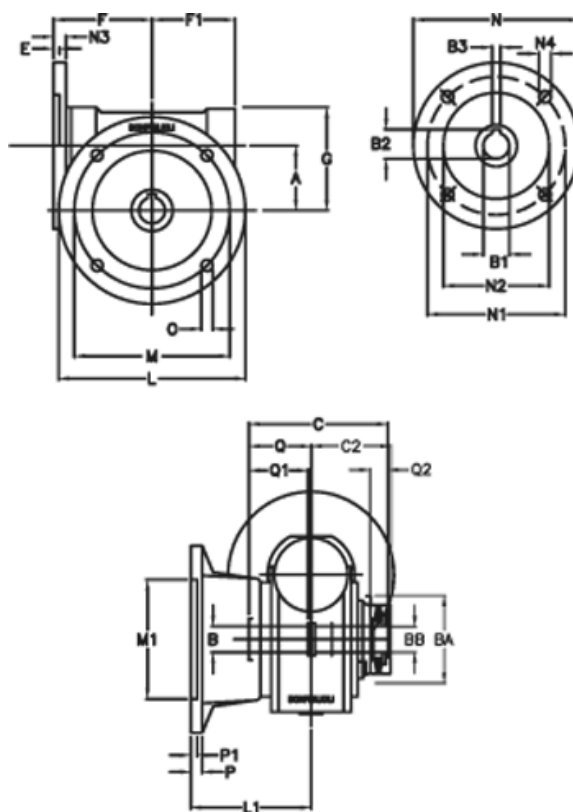

Article number: 390204402842216

Description: Worm Gear with Torque Limiter
VF 44-L1-F-28-P63B5

Measures

a = 44.60	C2 = 48	m = 87	P = 9
B = 18	Description = VF 44F-xx-63B5	M1 = 60	P1 = 7
B1 E7 = 11	E = 2.0	N = 140	Q = 32.0
B2 = 12.8	F = 65	N1 = 115	Q1 = 32
B3 H9 = 4	F1 = 54	N2 = 95	Q2 = 12
BA = 40	g = 71	N3 = 10.5	
BB H7 = 11	L = 110	N4 = 9.5	
C = 79	L1 = 60.5	O = 8.5	